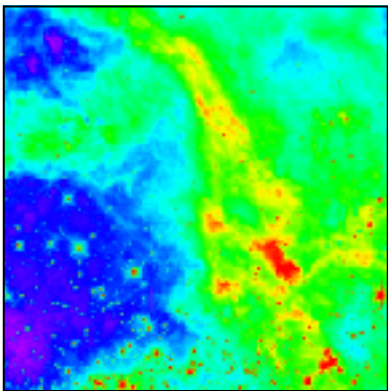

Color-mapped images

Positive black and white (grayscale)

8 bit images contain 256 different values that may be represented by 256 shades of gray or 256 arbitrary colors.

Negative black and white (grayscale). Features are often easier to see in black against a lighter background.

Color-mapped, variations in hue.

Color Table Dialog