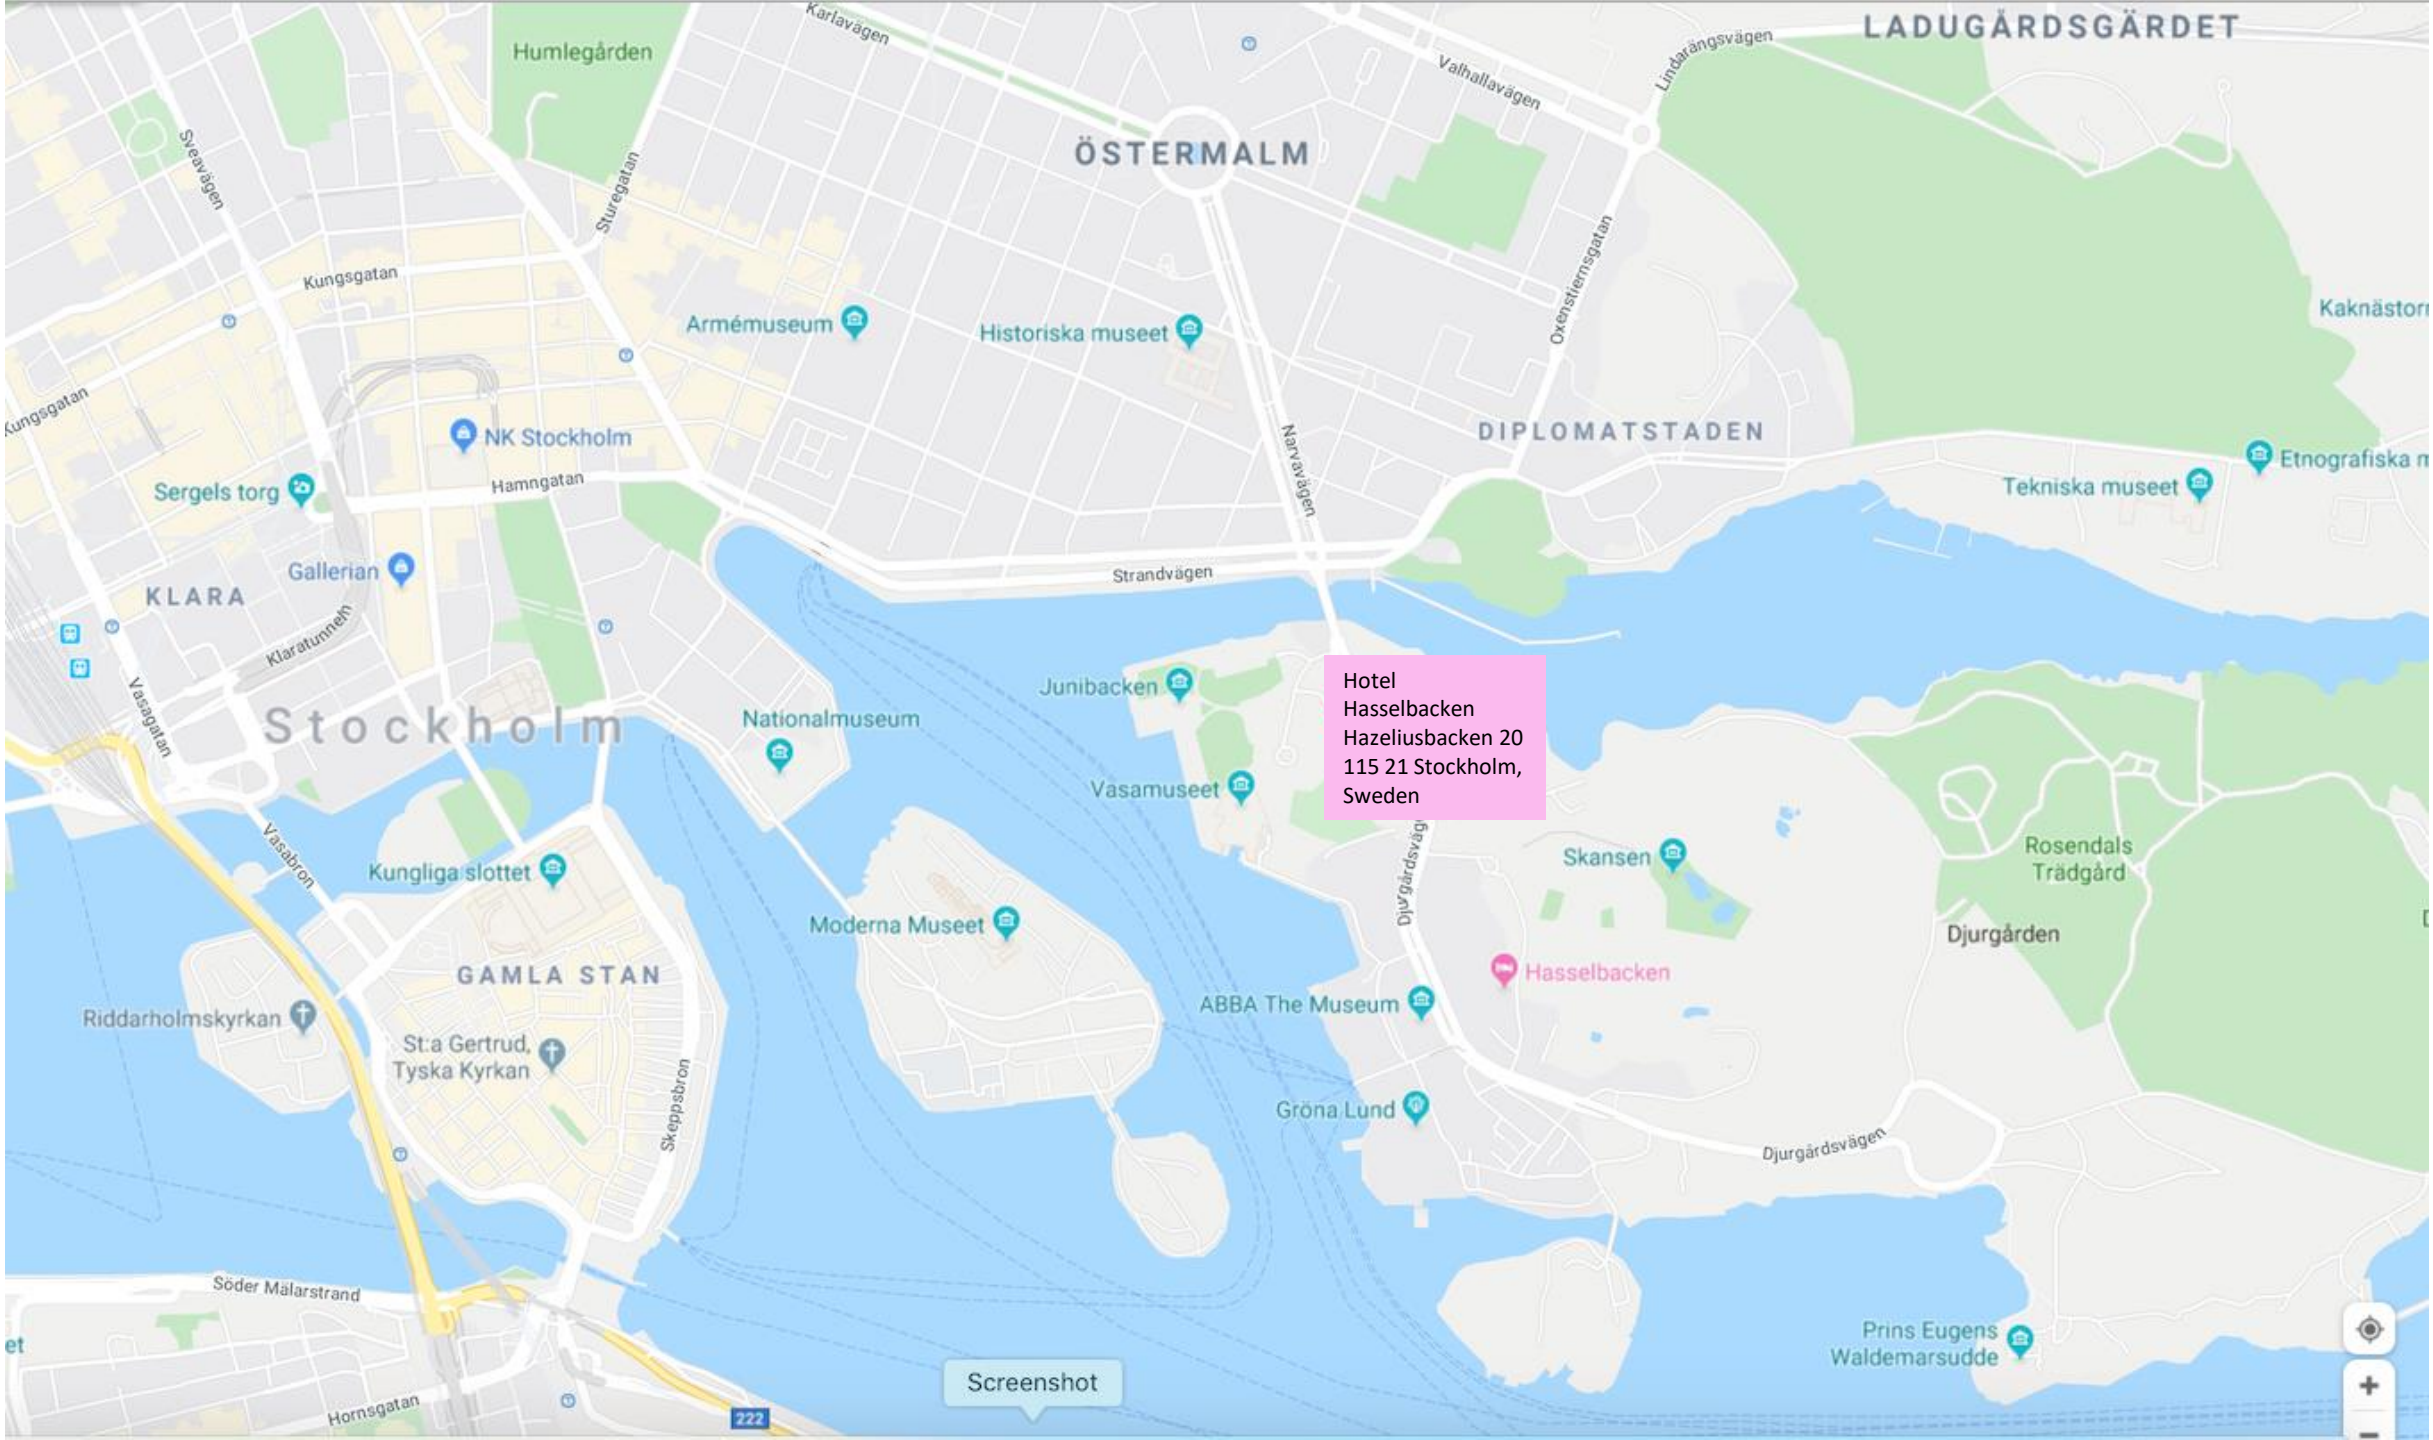

Hotel Hasselbacken  
Hazeliusbacken 20  
115 21 Stockholm,  
Sweden

Screenshot

Hotel  
Hasselbacken  
Hazeliusbacken 20  
115 21 Stockholm,  
Sweden

Screenshot