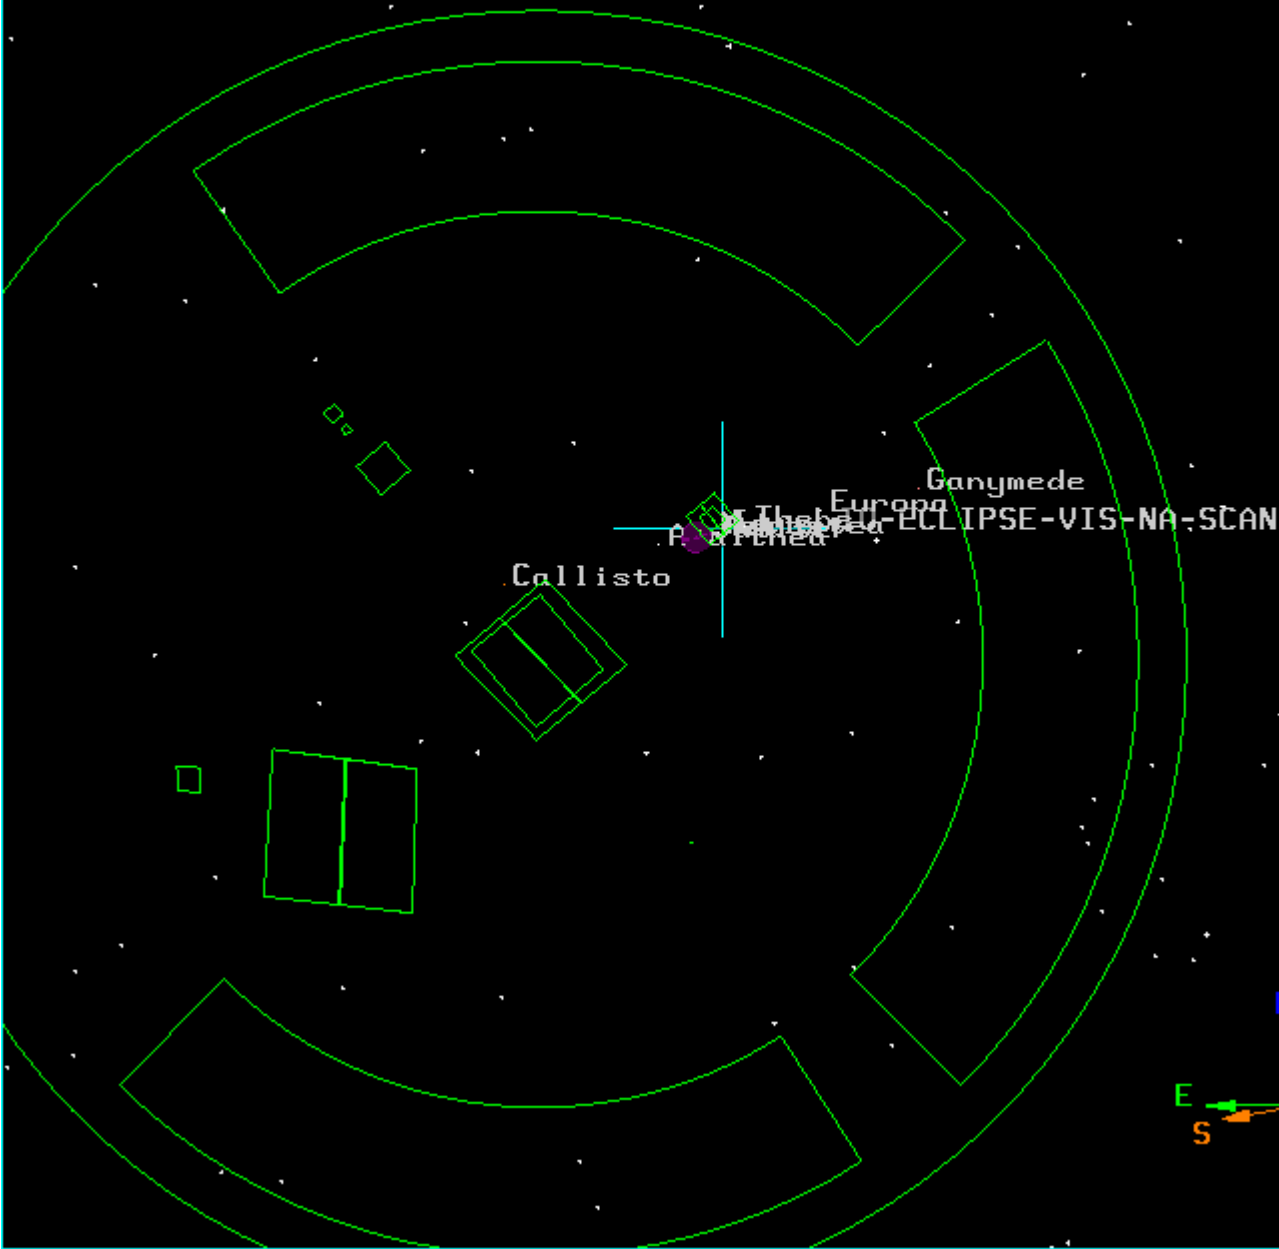

566

Confirmation chart for Program 17470
Visit 63 Target IO-ECLIPSE-VIS-NA-SCAN

HST Roll Angle: 265.3 Degrees (U3)

Generated 2025-289/14:48:11 UTC [OCT-16]
[Version: VSS 18.0]

Picture 1 of 1
Vantage at Earth
Pointing at IO-ECLIPSE-VIS-NA-SCAN
Pointing at RA (Deg) = 116.60377955
(HMS) = 7h 46m 24.91s
Pointing at DEC (Deg) = 21.32080527
(DMS) = 21d 19' 14.90"
FOV (arcsecs) V2 = 2000.000
V3 = 2000.000
Time = 2025-324/04:37:00.0 UTC [NOV-20]