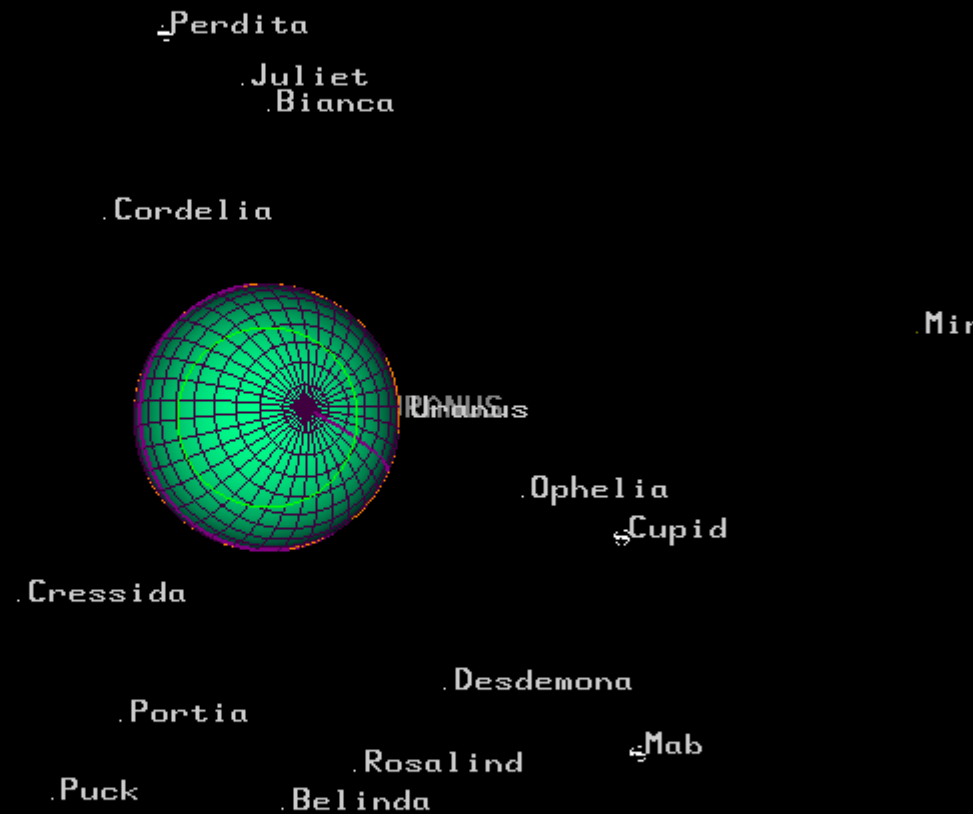

Confirmation chart for Program 17722
Visit 01 Target URANUS

HST Roll Angle: NOMINAL

Generated 2025-239/17:44:29 UTC [AUG-27]
[Version: VSS 18.0]

Picture 1 of 1

Vantage at Earth

Pointing at URANUS

Pointing at RA (Deg) = 58.94680666
(HMS) = 3h 55m 47.23s

Pointing at DEC (Deg) = 20.15789656
(DMS) = 20d 9' 28.43"

FOV (arcsecs) V2 = 20.000
V3 = 20.000

Time = 2025-261/13:07:28.0 UTC [SEP-18]