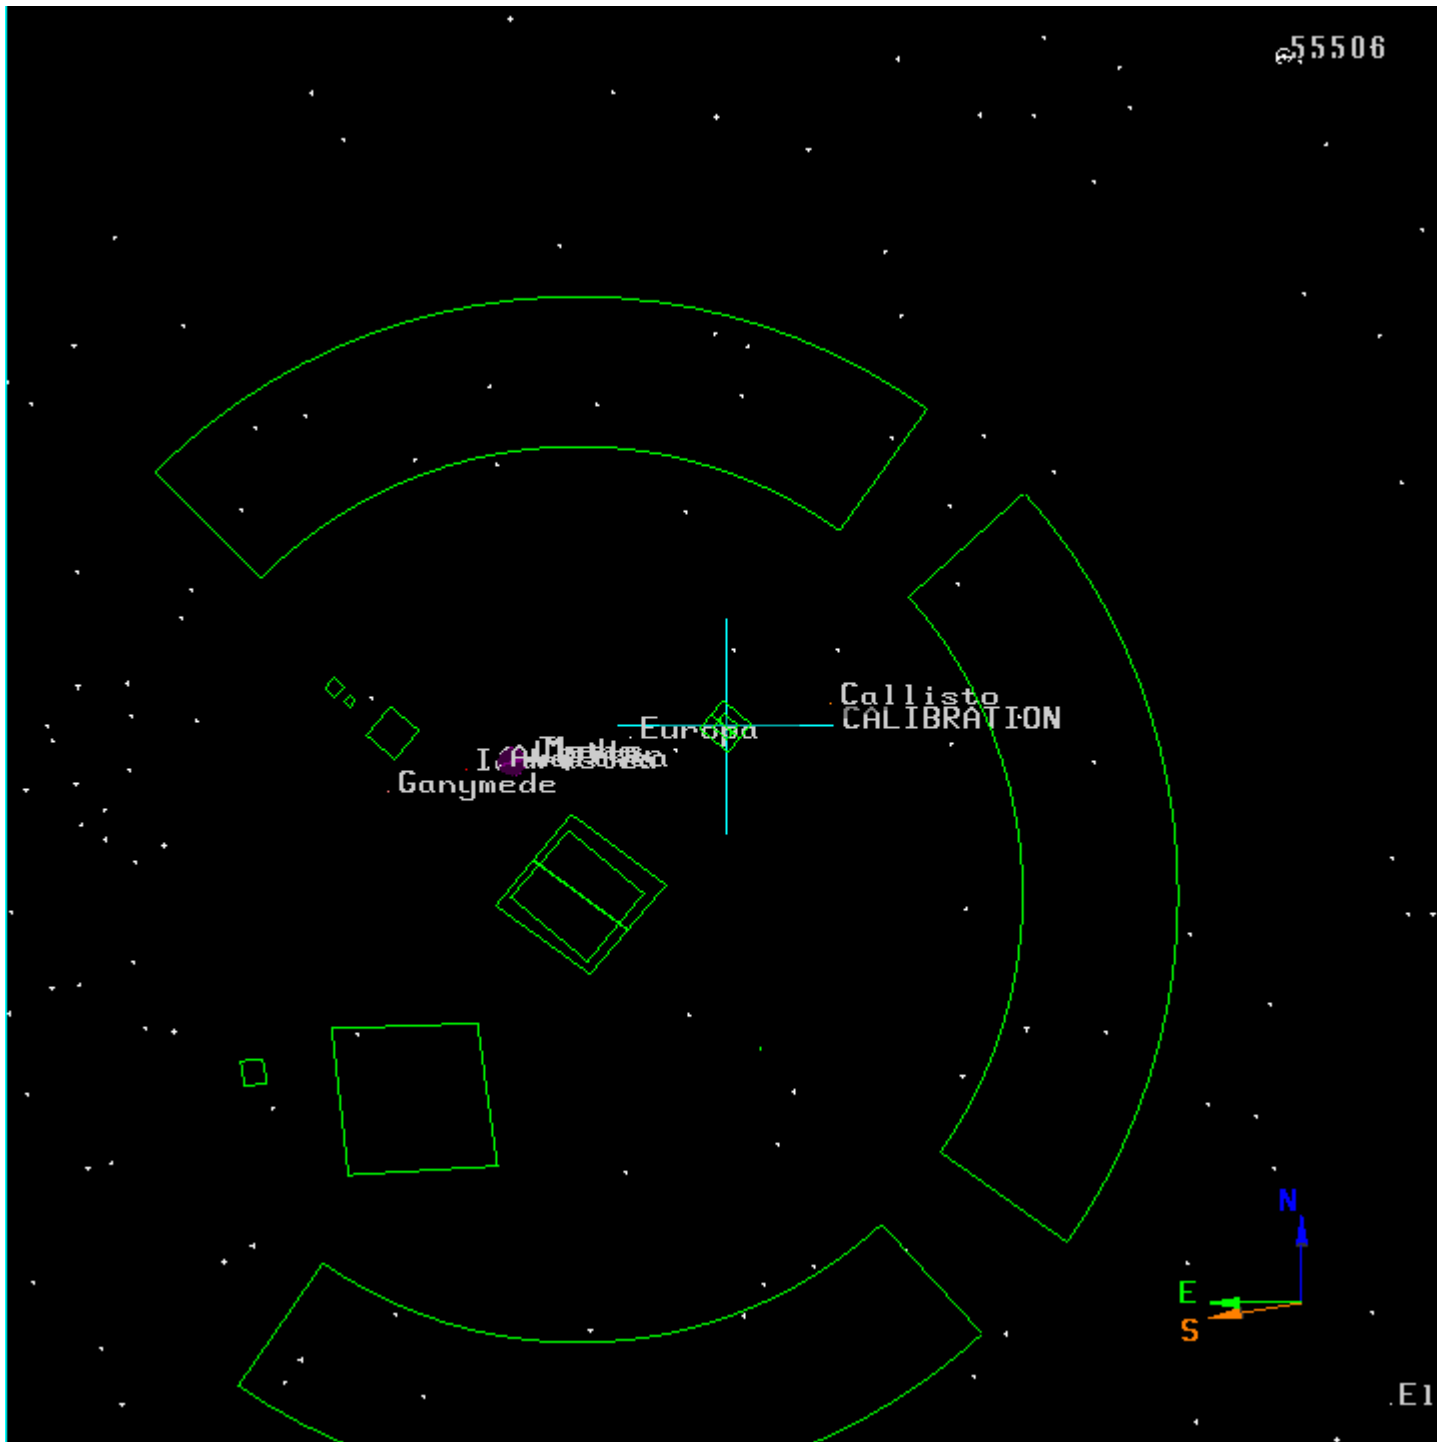

55506

Confirmation chart for Program 17812  
Visit 04 Target CALIBRATION

HST Roll Angle: 275.13727809221234 Degrees

Generated 2025-245/20:11:24 UTC [SEP-02]  
[Version: VSS 18.0]

Picture 1 of 1

Vantage at Earth

Pointing at CALIBRATION

Pointing at RA (Deg) = 114.34348447  
(HMS) = 7h 37m 22.44s  
Pointing at DEC (Deg) = 21.58090699  
(DMS) = 21d 34' 51.27"

FOV (arcsecs) V2 = 2000.000  
V3 = 2000.000

Time = 2025-278/10:42:45.0 UTC [OCT-05]