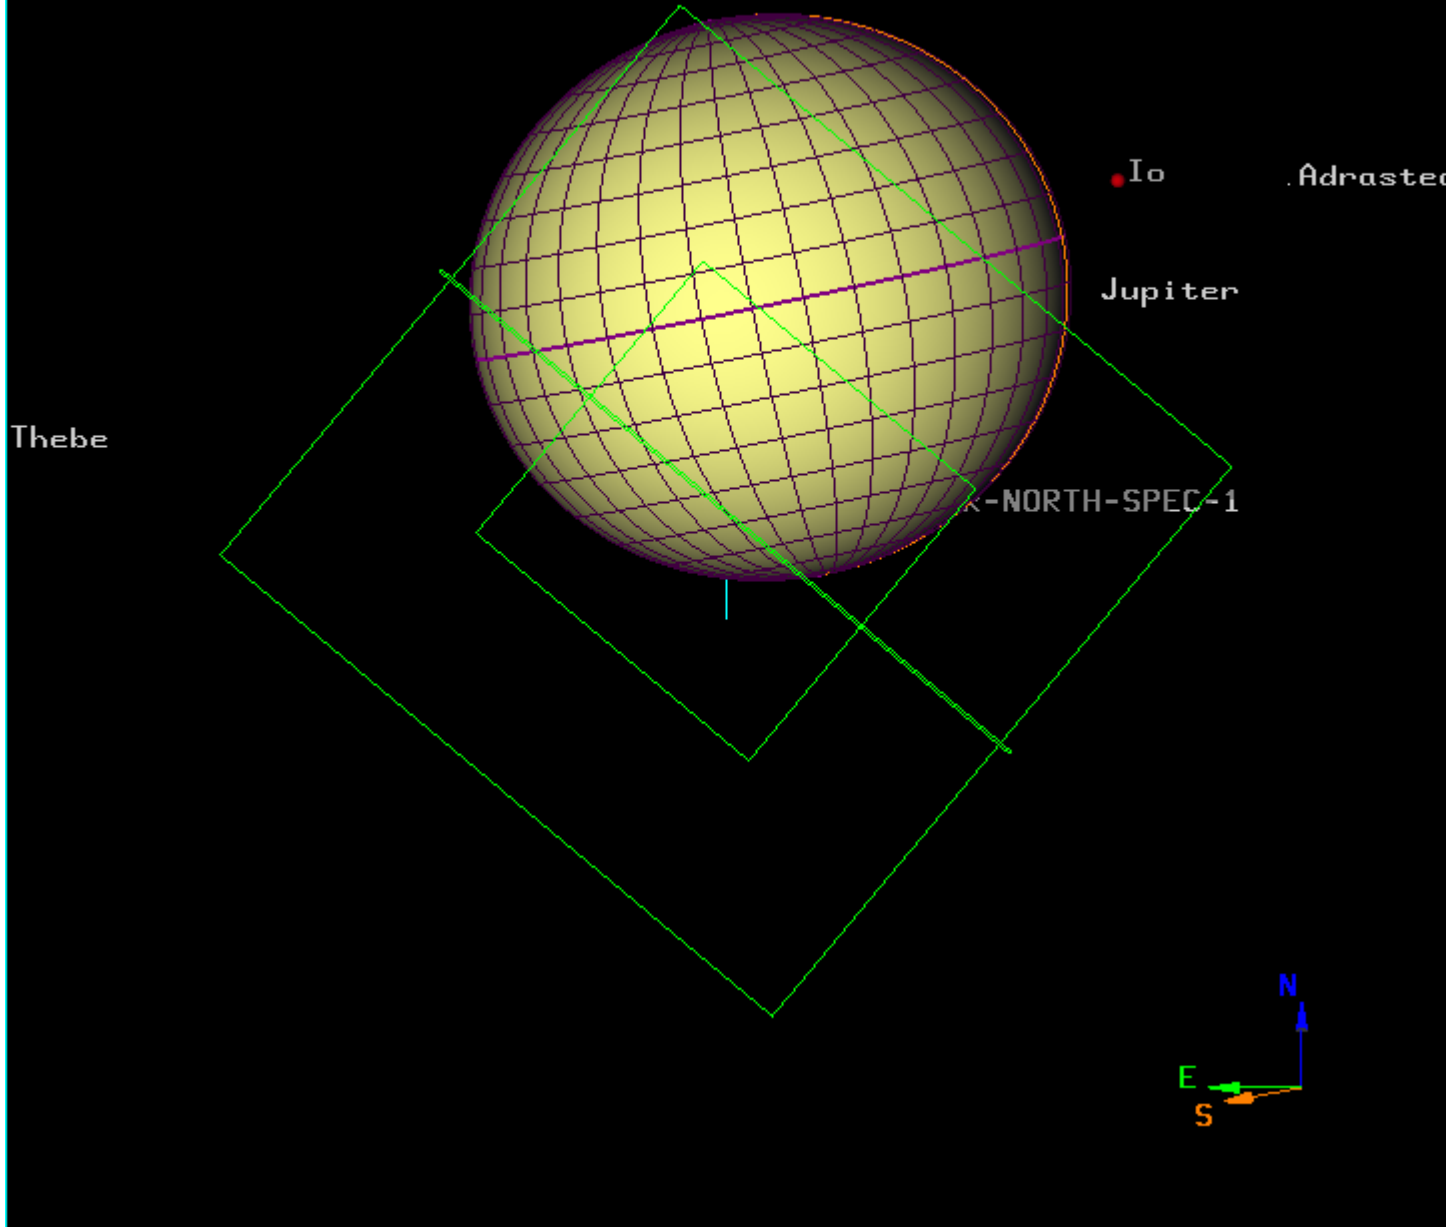

Confirmation chart for Program 18048
Visit 01 Target JUPITER-NORTH-SPEC-1

HST Roll Angle: 275.1 Degrees (U3)

Generated 2025-268/18:22:49 UTC [SEP-25]
[Version: VSS 18.0]

Picture 1 of 1
Vantage at Earth
Pointing at JUPITER-NORTH-SPEC-1
Pointing at RA (Deg) = 116.66144507
(HMS) = 7h 46m 38.75s
Pointing at DEC (Deg) = 21.30146598
(DMS) = 21d 18' 5.28"
FOV (arcsecs) V2 = 102.000
V3 = 102.000
Time = 2025-322/10:43:00.0 UTC [NOV-18]