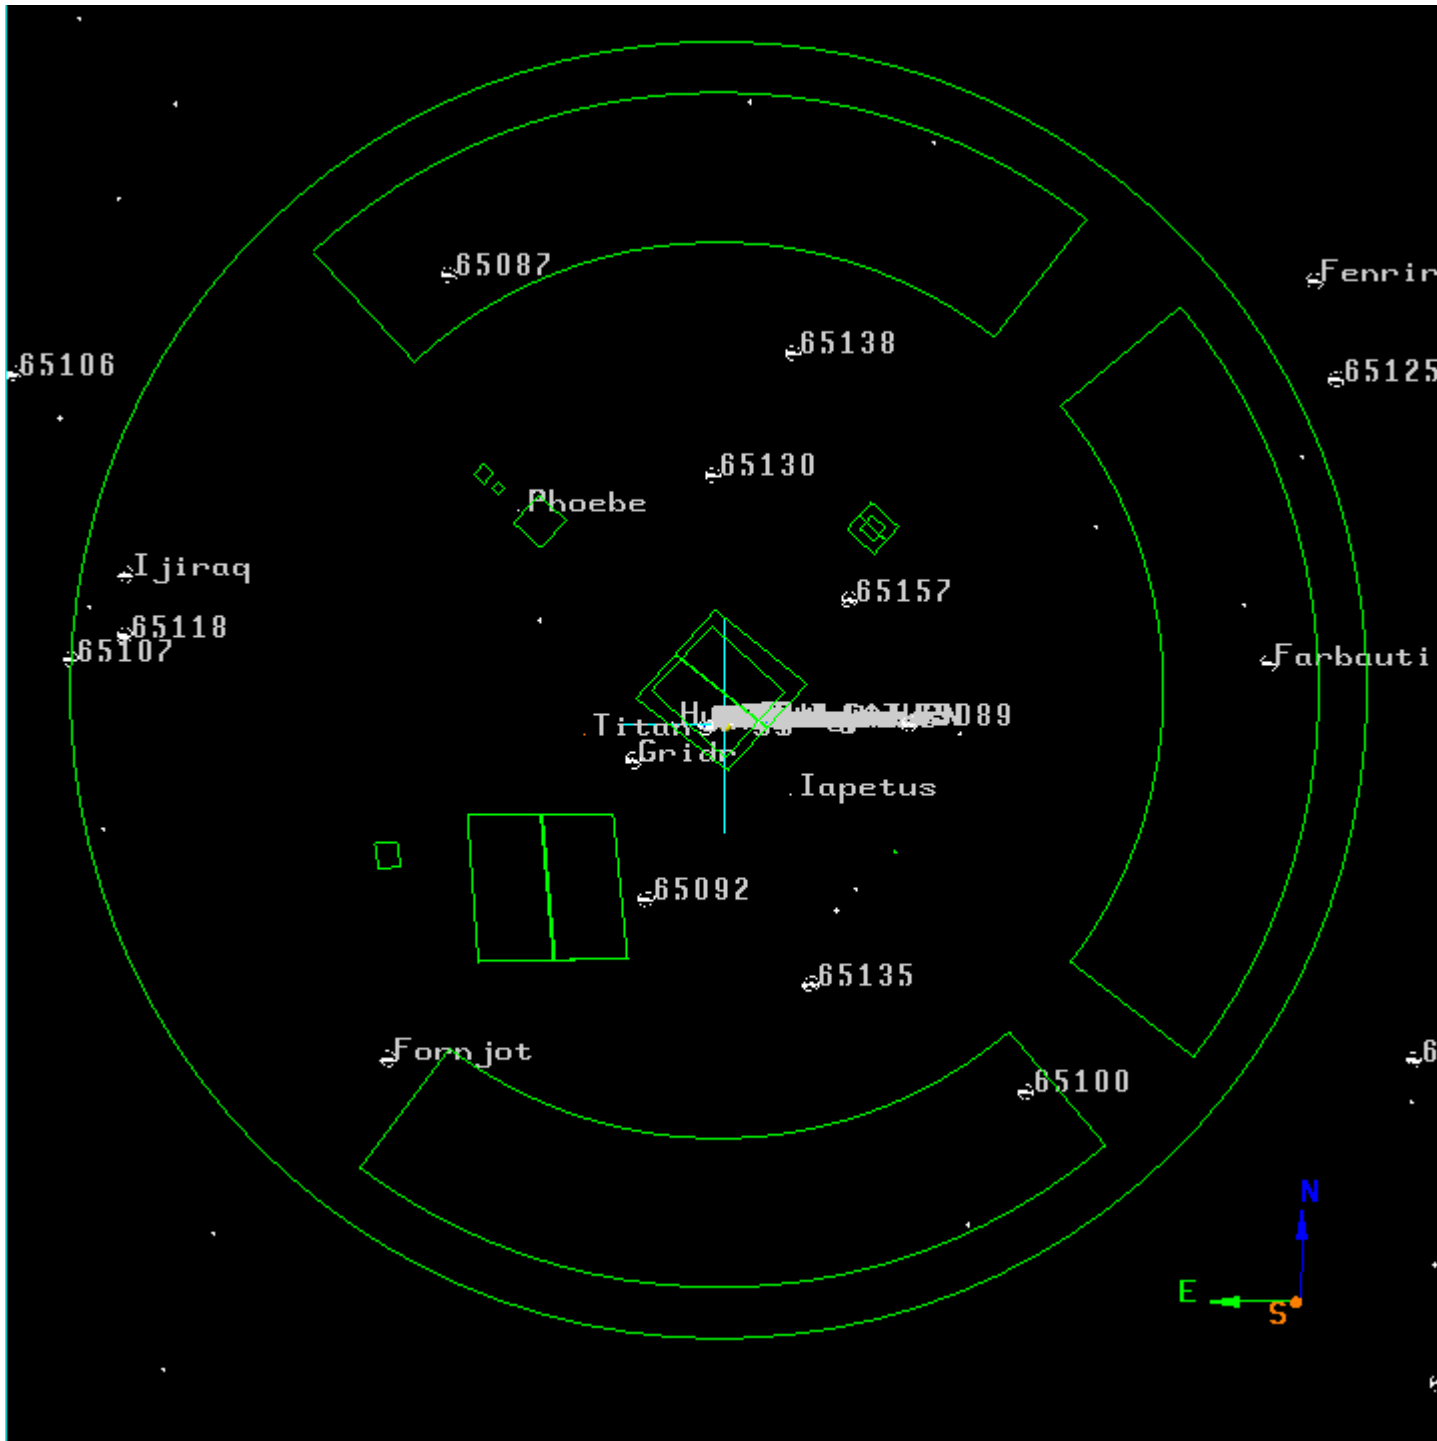

Confirmation chart for Program 18102  
Visit 01 Target SATURN

HST Roll Angle: NOMINAL

Generated 2025-240/04:59:25 UTC [AUG-28]  
[Version: VSS 18.0]

Picture 1 of 1  
Vantage at Earth  
Pointing at SATURN  
Pointing at RA (Deg) = 359.63525725  
(HMS) = 23h 58m 32.46s  
Pointing at DEC (Deg) = -2.88944335  
(DMS) = -2d 53' 22.00"  
FOV (arcsecs) V2 = 2000.000  
V3 = 2000.000  
Time = 2025-259/10:37:30.0 UTC [SEP-16]