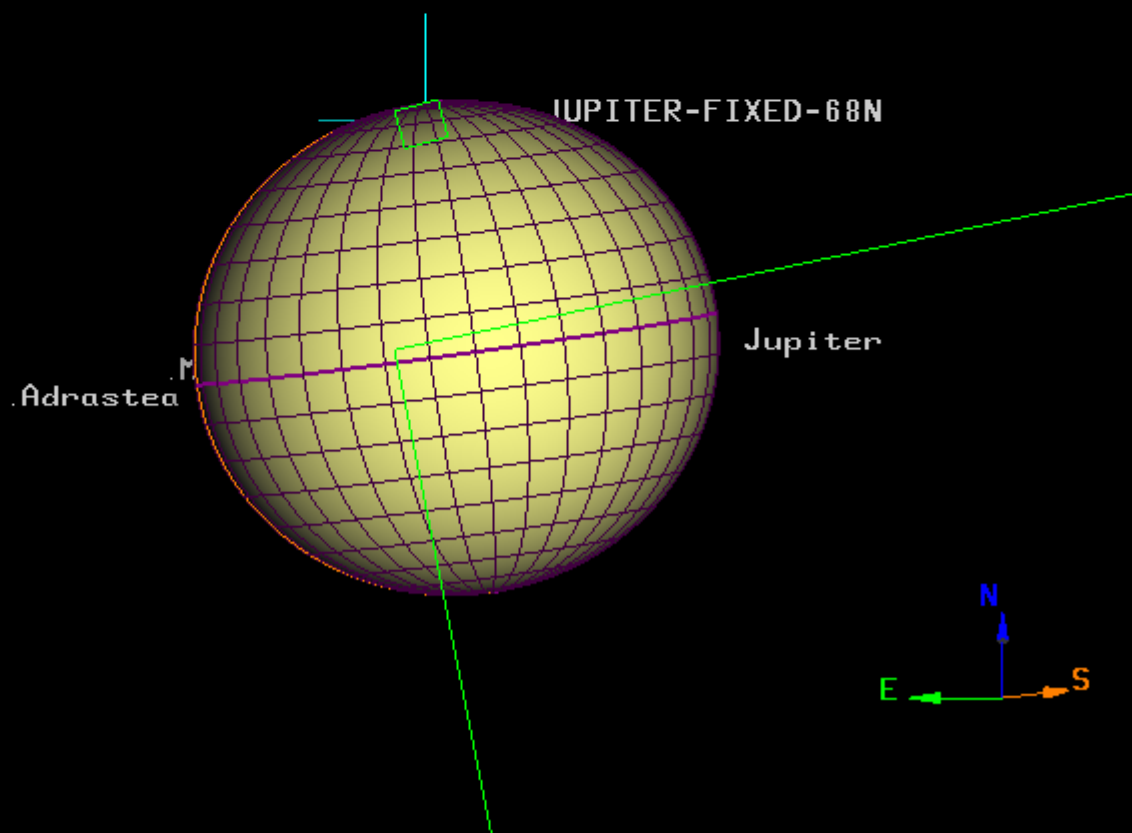

Firene

Confirmation chart for Program 8173
Observation 3 Visit 1 Target JUPITER-FIXED

JWST Roll Angle: NOMINAL

Generated 2026-022/17:09:49 UTC [JAN-22]
[Version: VSS 18.1]

Picture 1 of 1
Vantage at James Webb Space Telescope
Pointing at JUPITER-FIXED-68N
Pointing at RA (Deg) = 106.60224951
(HMS) = 7h 6m 24.54s
Pointing at DEC (Deg) = 22.89008511
(DMS) = 22d 53' 24.31"
FOV (arcsecs) V2 = 120.000
V3 = 120.000
Time = 2026-051/05:07:52.0 UTC [FEB-20]