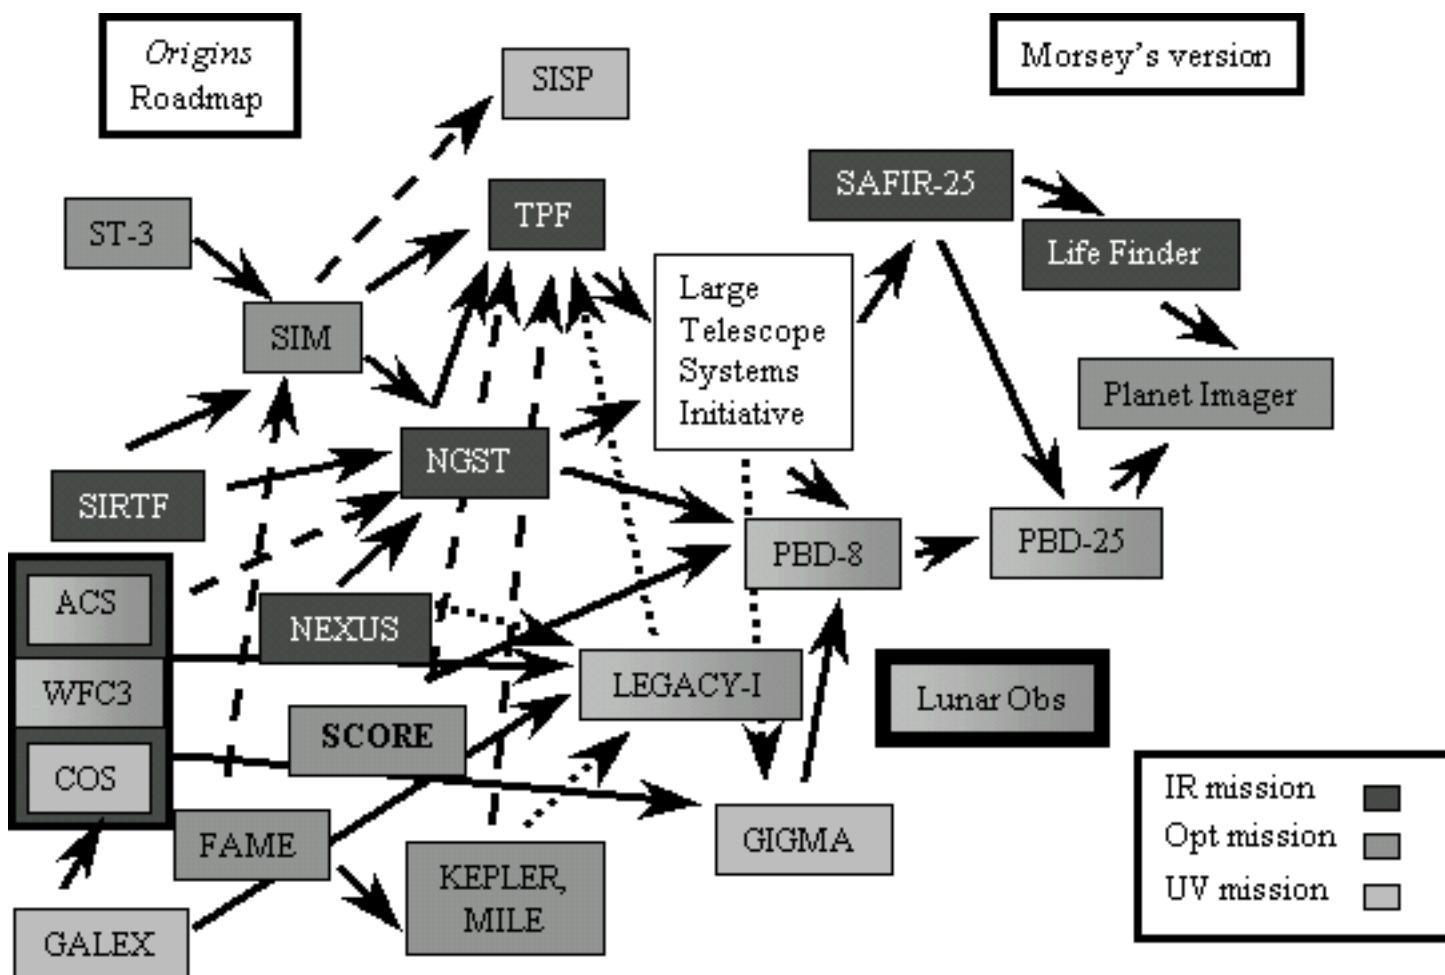

**Figure 1**

**Figure 1 :** The Origins roadmap leading to the Planet Imager, with UV-optical Explorer-class and technology pathfinder missions added. I have also renamed the "SUVO" mission as two "Pale Blue Dot" missions and the "FAIR" mission as "SAFIR" (which was used in the NRC Decadal Survey). Solid arrows between missions imply both scientific and technological inputs to subsequent missions. Long-dash arrows imply primarily scientific inputs, and short-dash arrows imply primarily technological inputs